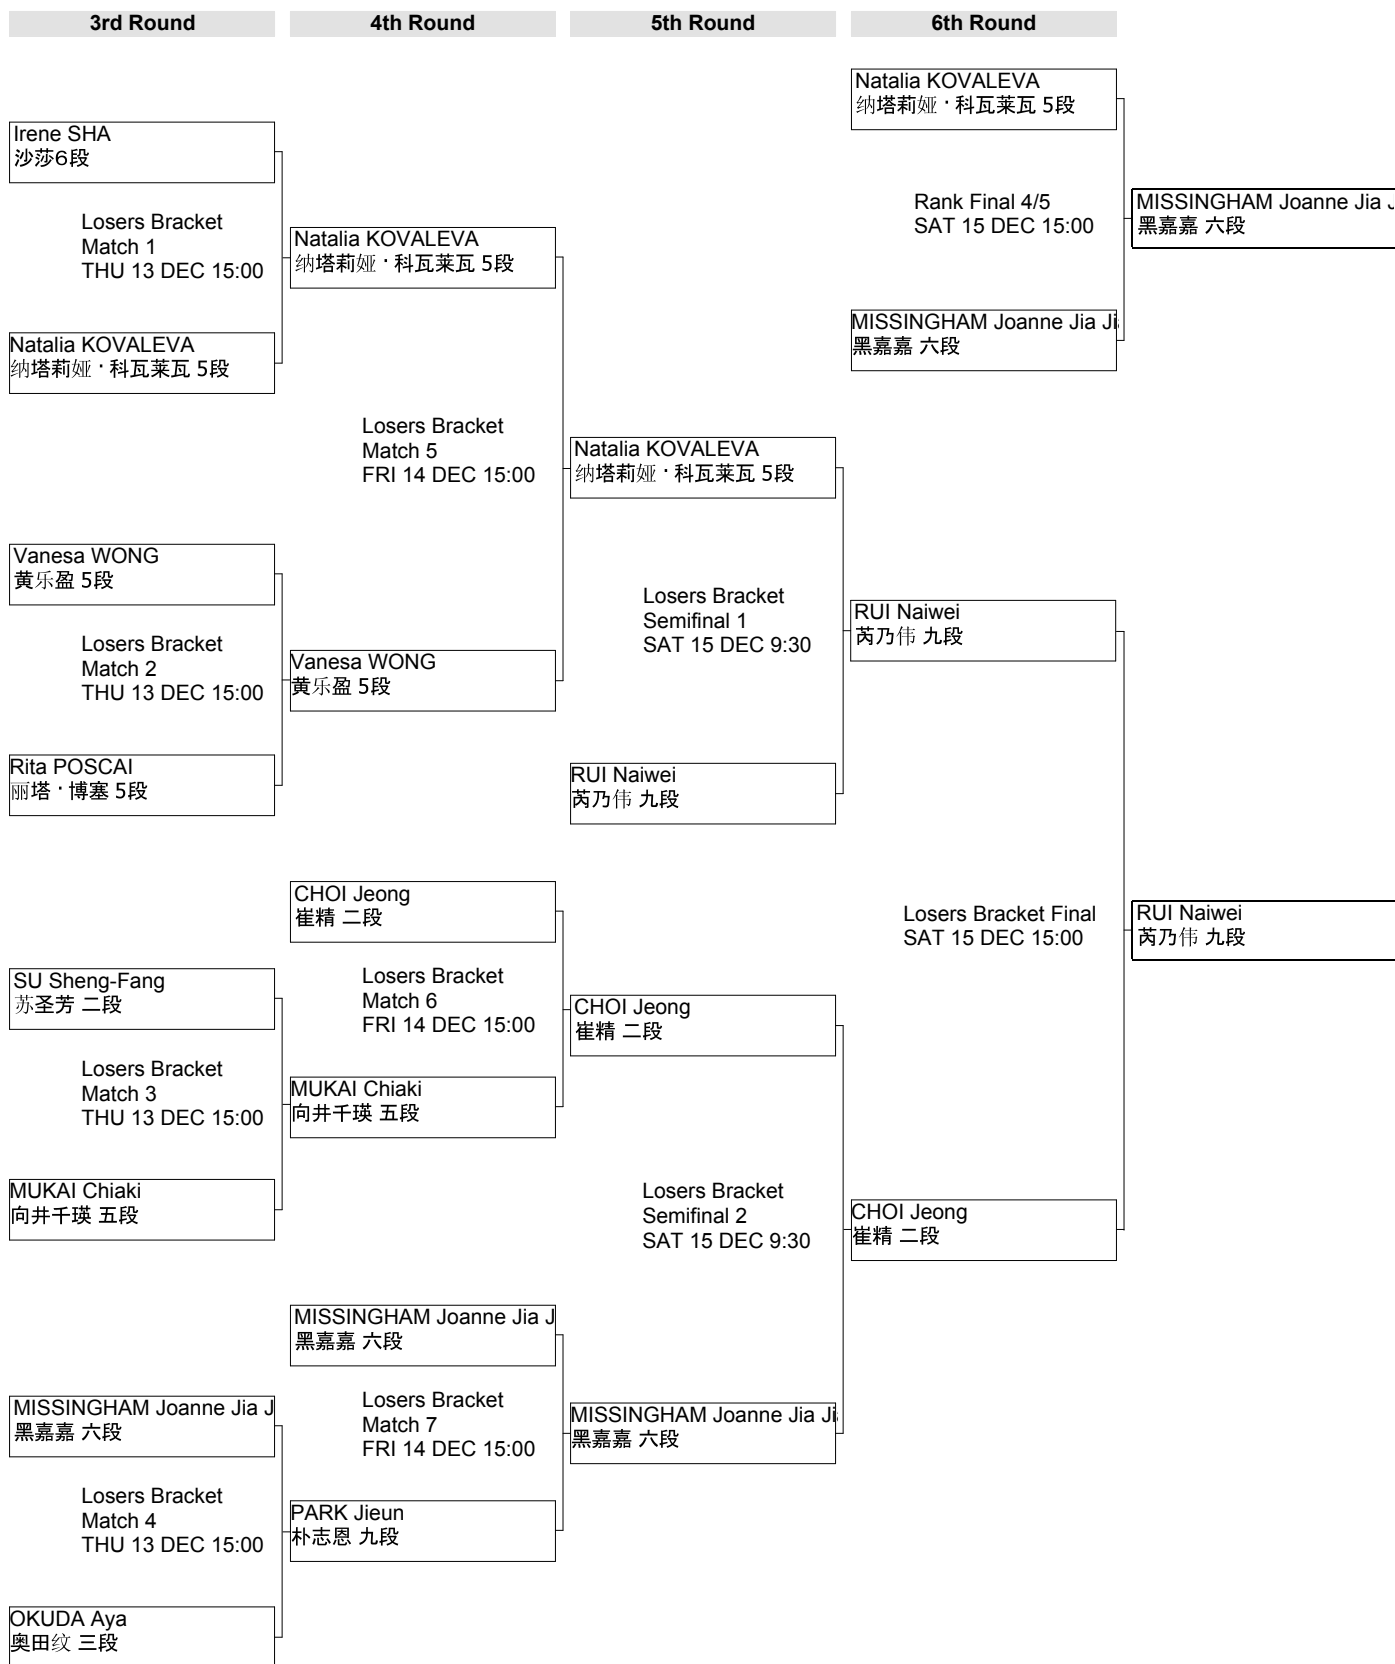

**Brackets** As of SUN 16 DEC 2012  
 对阵表

**Main Bracket**

Results provided by Rado

**Brackets** As of SUN 16 DEC 2012  
对阵表

**Looser Bracket**

Results provided by Rado