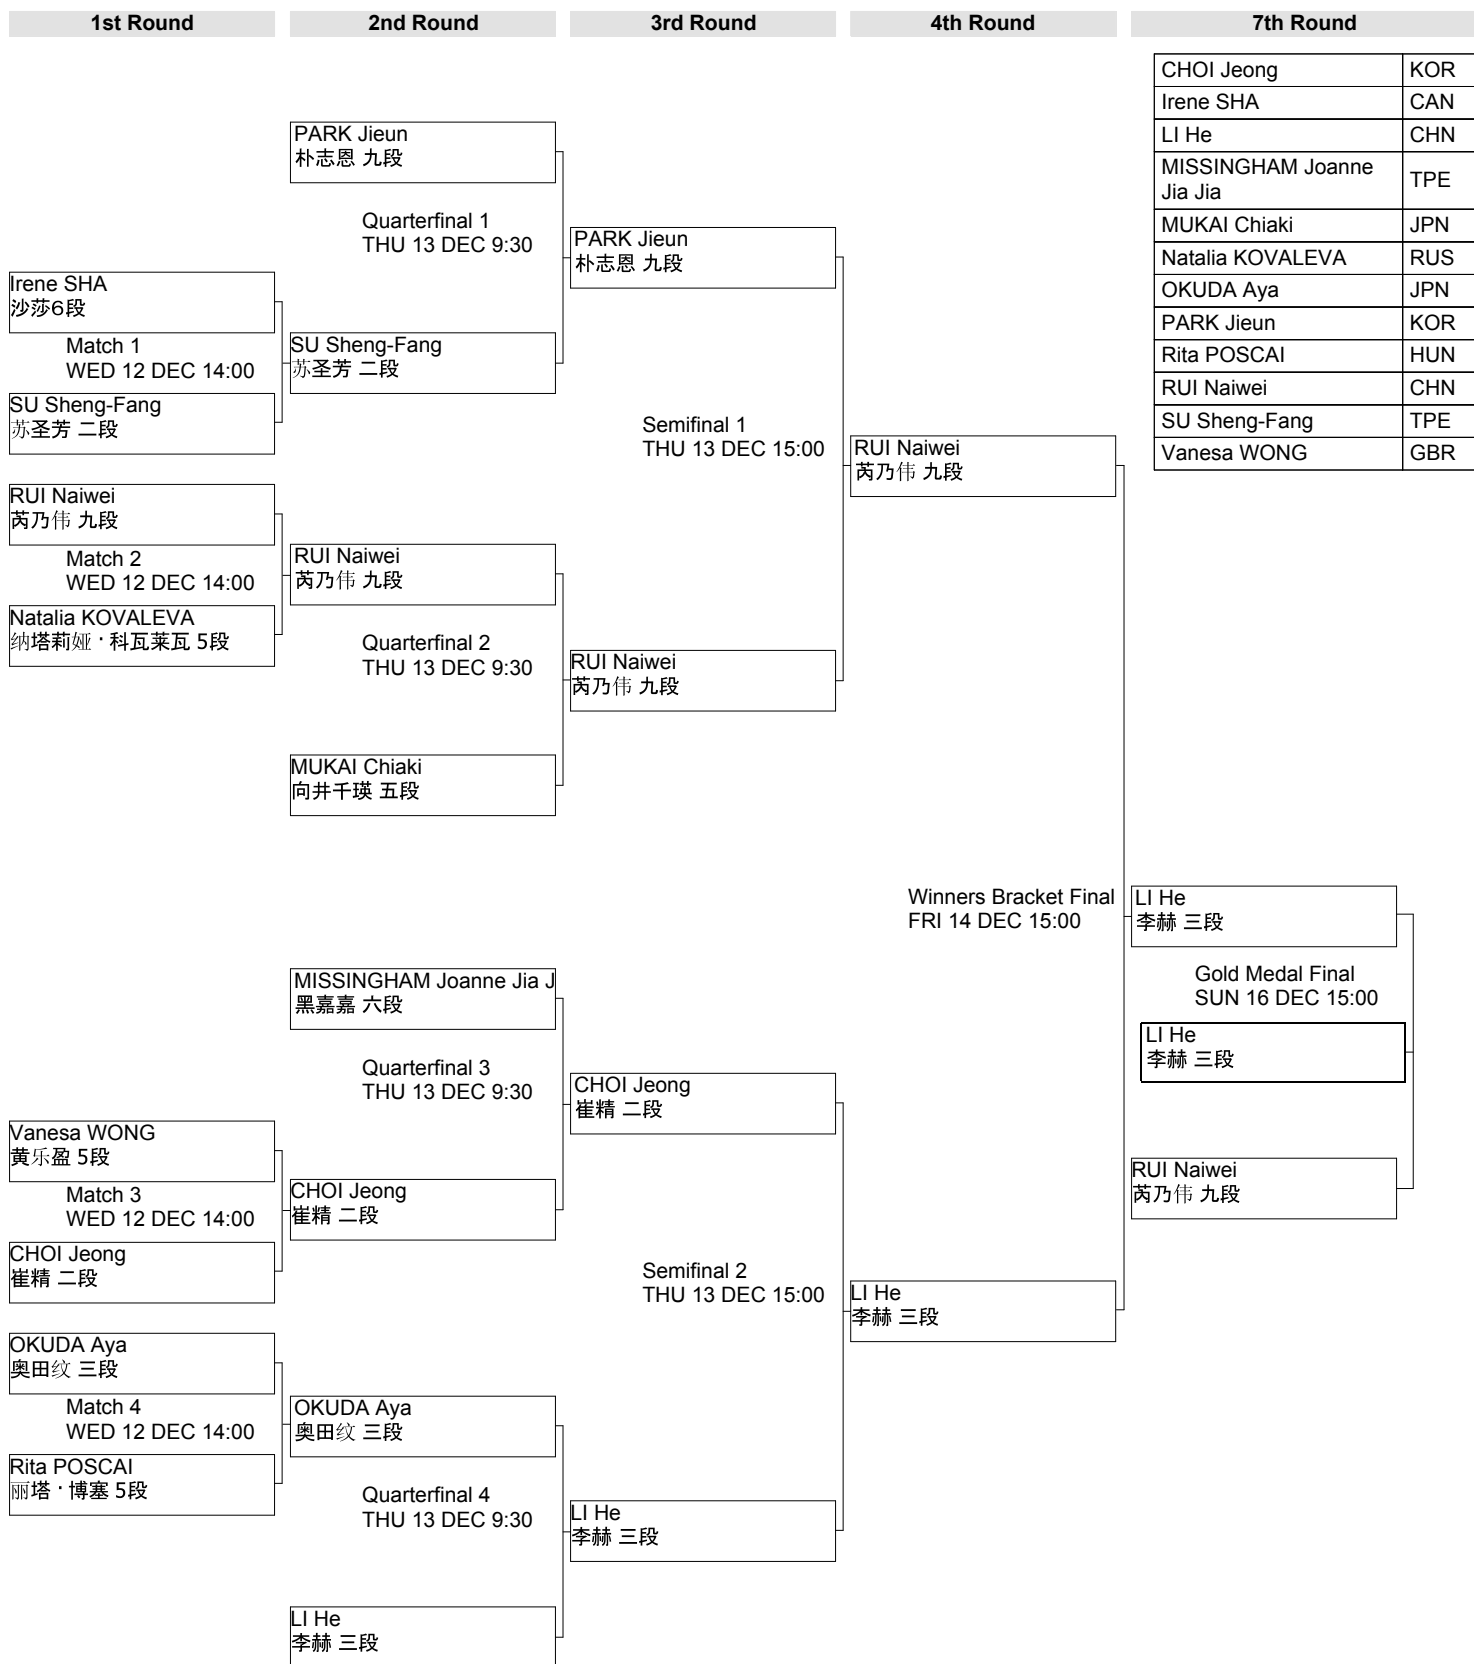

**Brackets** As of SUN 16 DEC 2012  
 对阵表

**Main Bracket**

Results provided by Rado

**Brackets** As of SUN 16 DEC 2012  
对阵表

**Looser Bracket**

Results provided by Rado